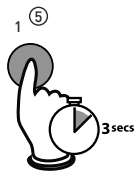

6

Presets - Belegungen - Présélections - Memorie - Presintonias - Voorafinstellingen - Förinställda stationer - Presets

1-4