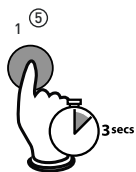

6

Presets - Belegungen - Présélections - Memorie - Presintonias - Voorafinstellingen - Förinställda stationer - Presets

1-4

18:30
Virgin Radio
Preset 1 saved

5-8

18:30
BBC Radio 1
Use preset 5-8

18:30
BBC Radio 1
Preset 5 saved

Recall - Abrufen - Rappel - Richiama - Recordar - Heroproepen - Hämta - Genkald

1-4

18:30
Virgin Radio
oday's best musi

5-8

18:30
BBC 6 Music
Use preset 5-8

18:30
BBC Radio 1
Lamacra Live with

7

Info - Informationen - Info - Info - Información - Info - Info - Information

Info

18:30
1Xtra - BBC
Bringing you hot

18:30
1Xtra - BBC
Other Music

18:30
1Xtra - BBC
BBC National DAB

18:30
1Xtra - BBC
18:30 27-08-2004

18:30
1Xtra - BBC
12B 225.64MHz

18:30
1Xtra - BBC
128kbps Stereo

18:30
1Xtra - BBC
Sig. quality 100

8

Sleep - Einschlafen - Veille - Sleep - Desconexión - Slaap - Sleep - Sleep

Sleep

22:06
Classic FM
Sleep 15

Sleep

22:06
Classic FM
Sleep 30

22:06
Classic FM
Sleep 90

22:07
Classic FM
stress-free mix

Cancel - Löschen - Annulation - Annulla - Cancelar - Annuleer - Avbryt - Annuller

Sleep

22:08
Classic FM
Remain 88

Sleep

22:08
Classic FM
Sleep off

22:08
Classic FM
on the internet

Élan

PURE Digital
Imagination Technologies Ltd.,
Imagination House,
Home Park Estate,
Kings Langley, Herts., WD4 8LZ, UK

For support
Telephone: +44 (0) 1923 277477
E-mail: support@pure.com
Web: www.pure.com

PURE