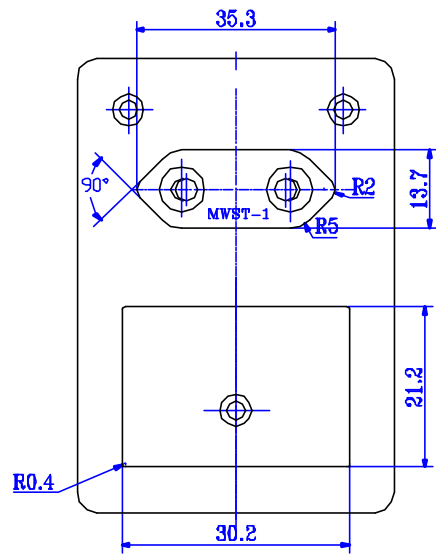

CASE & CORD DIMENSION

MW300GS