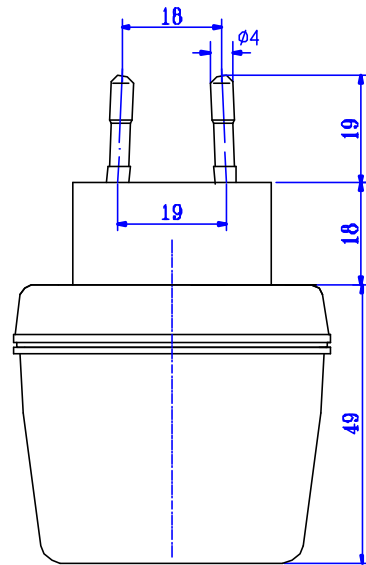

CASE & CORD DIMENSION

MW300GS