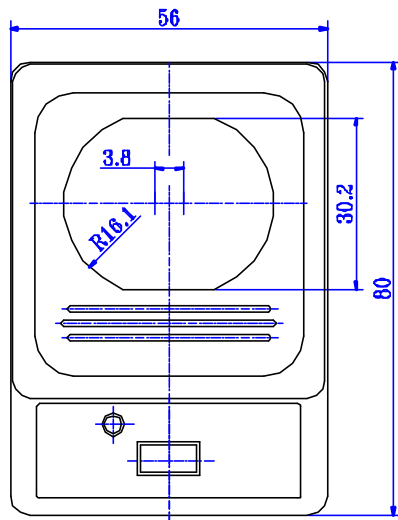

CASE & CORD DIMENSION

MW300GS