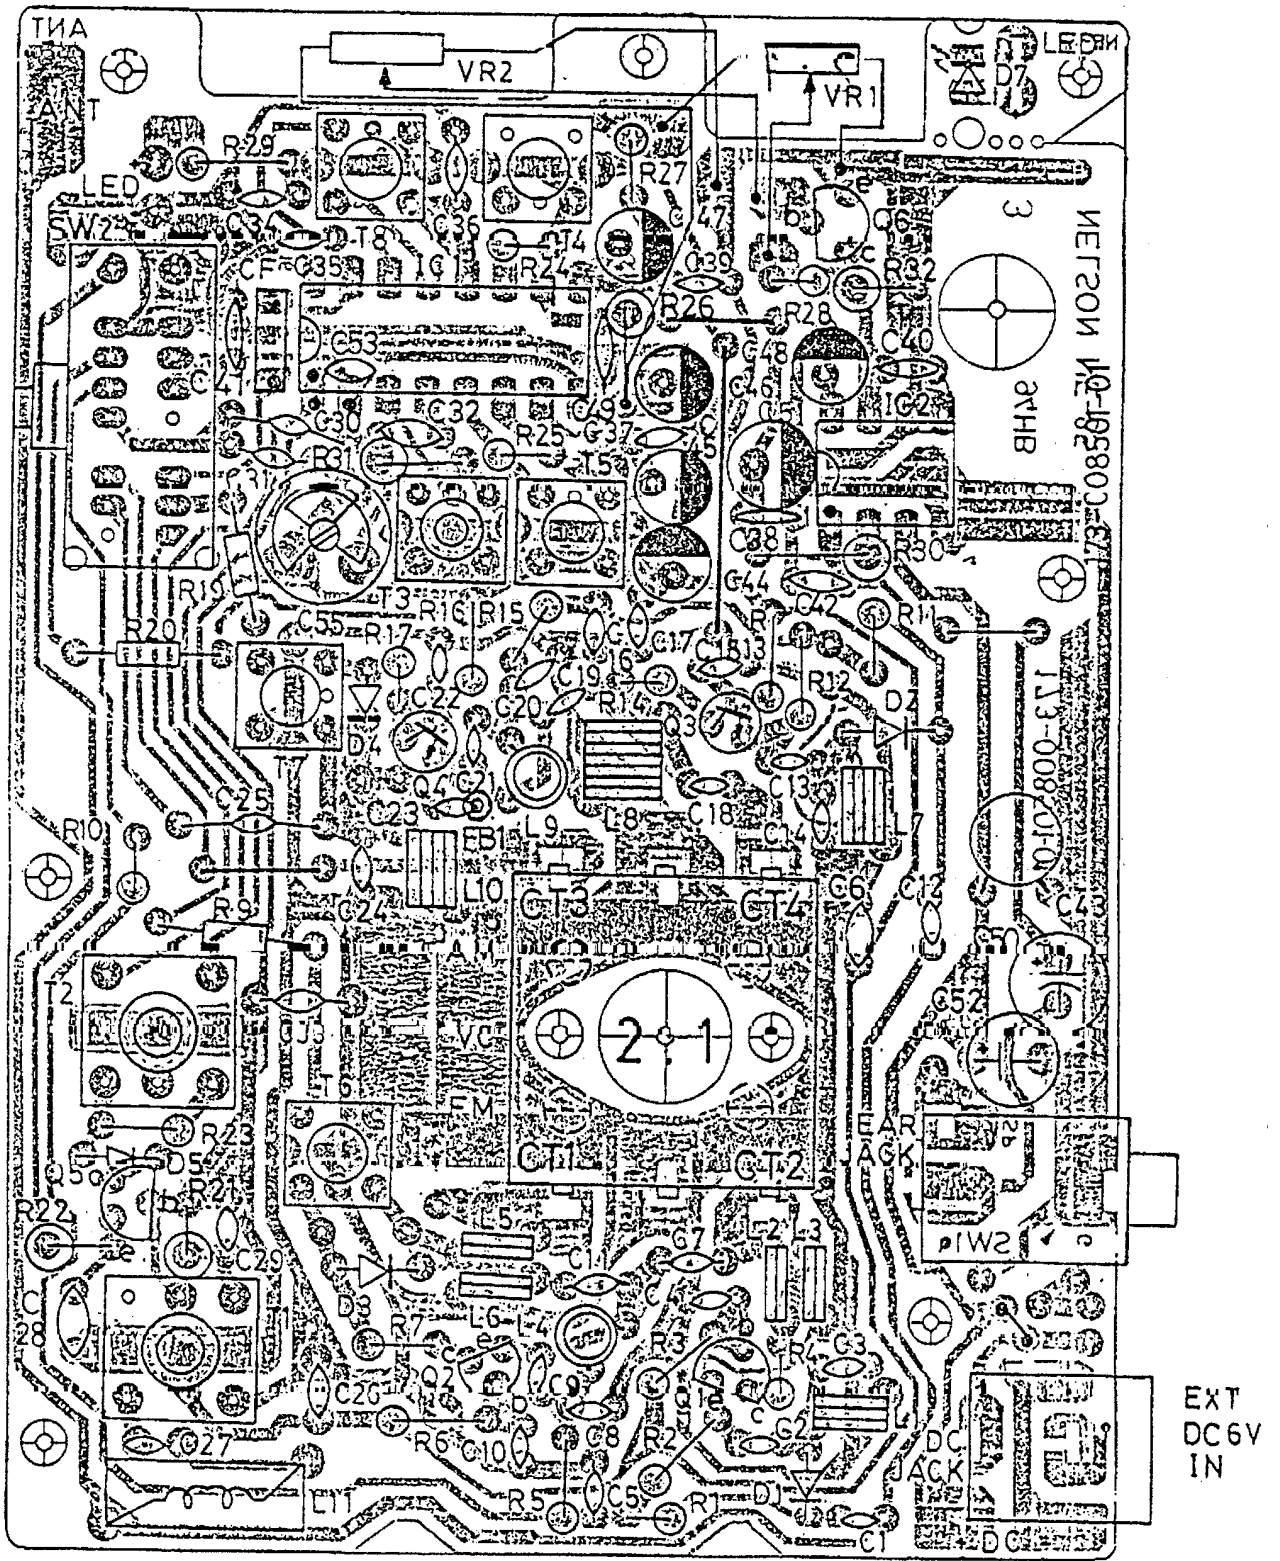

• CAN BE ADD & DELETE
WHEN ALIGNMENT HAS PROBLEM.

NELSON ELECTRONICS LTD.	
MODEL: NE - 85 (6V)	CIRCUIT DIAGRAM
DATE: 93-04-13	BAND: CB-TVI, FM-AIR, WB, PB

(1) 93-04-13 *[Signature]*

NELSON

Model: NE-85

COMPONENT VIEW

S \ 83-03-31
 1 \ 83-03-12