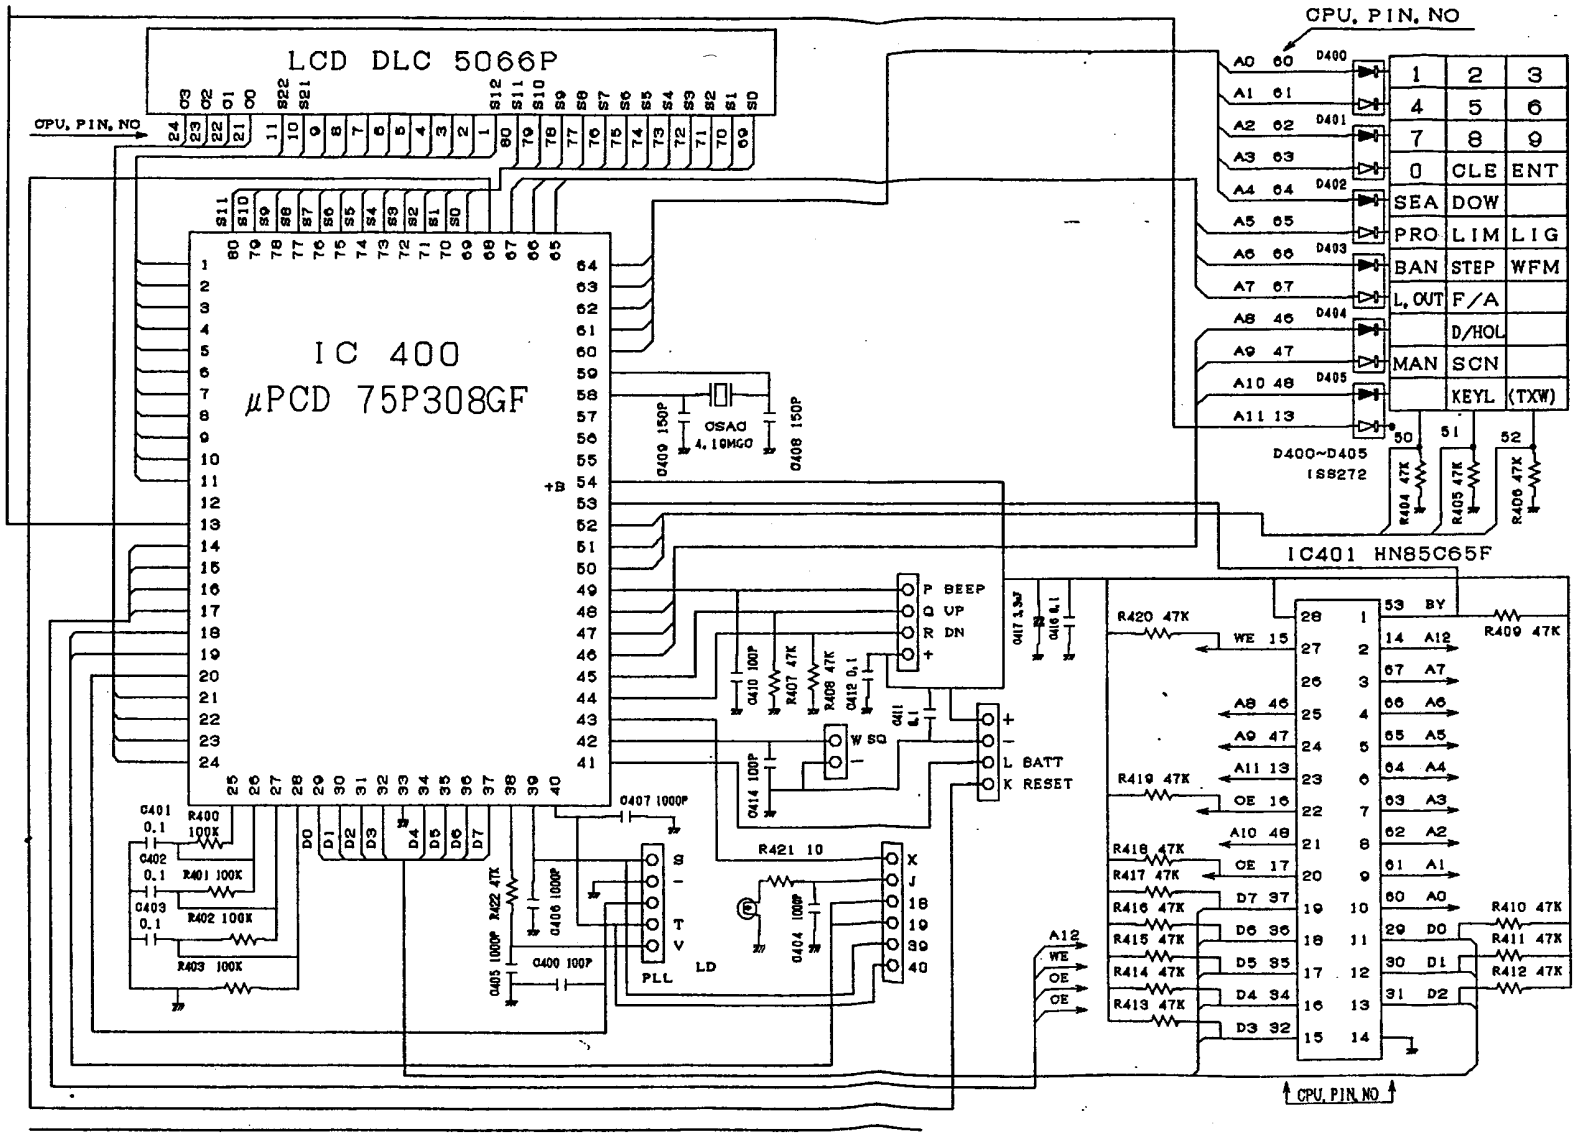

D300~D305 1SS184
 Q300~Q310 PN2405

factory No.
 HP-100XL . BAUBカコトド-1V 回路.
 HP 200E/CONTINUOUS
 AE-cou new

SIBATECH, INC.
 502.1-13-9 NINGYOCHO
 NIHOBASHI, CHUOKU
 TOKYO 103 JAPAN

PRODUCTION NO.
HP-100XL POWER
 "HP 200E/CONTINUOUS"
 "AE-100 700W"

SIBATECH, INC.
 502.1-13-9 NINGYOCHO
 NIHOMBASHI, CHUOKU
 TOKYO 103 JAPAN

Production No.
 HP-100 XL
 HP-200E/CONTINUOUS

SIBATECH, INC.
 502.1-13-9 NINSYOCHO
 NIIHOMBASHI, CHUOKU
 TOKYO 103 JAPAN