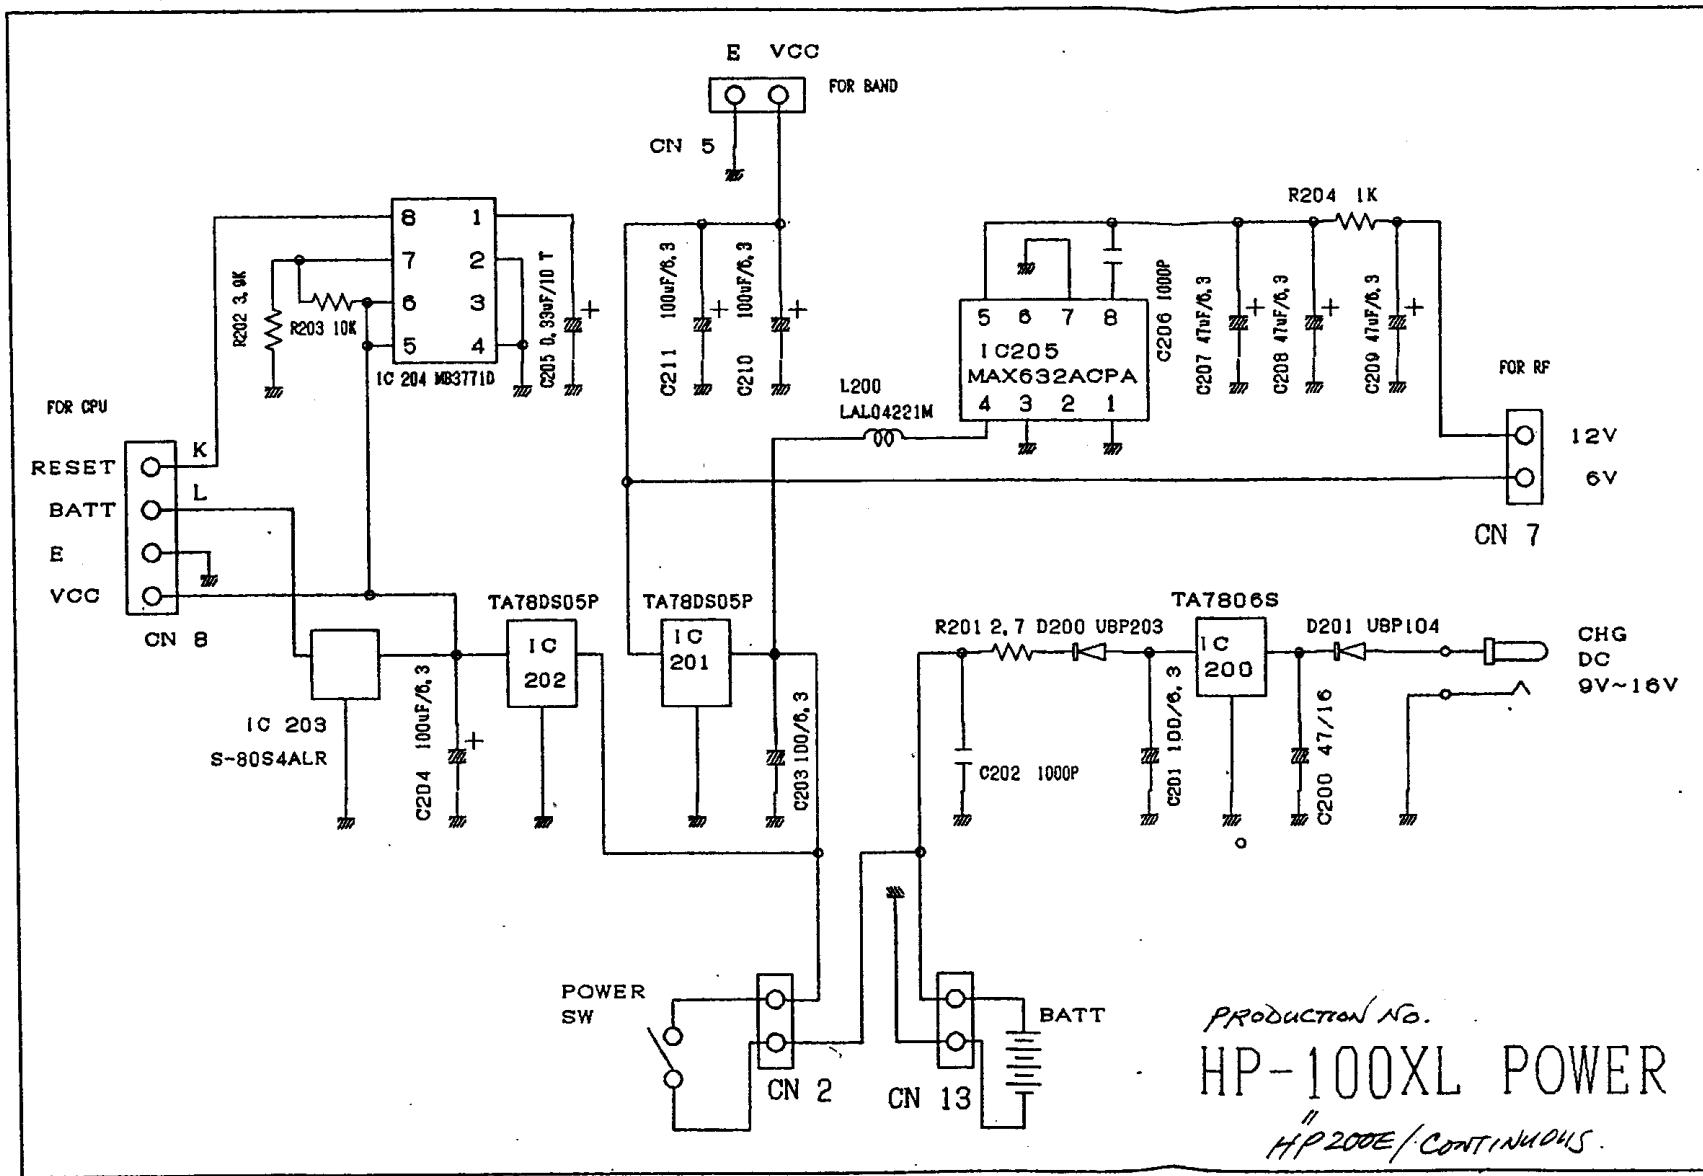

D300~D305 1SS184
 Q300~Q310 PN2405

factory No.
 HP-100XL . BAUBカコトド-1V 回路.
 HP 200E/CONTINUOUS
 AE-cou new

SIBATECH, INC.
 502.1-13-9 NINGYOCHO
 NIHOBASHI, CHUOKU
 TOKYO 103 JAPAN

PRODUCTION NO.
HP-100XL POWER
 "HP 200E/CONTINUOUS"
 "AE-100 700W"