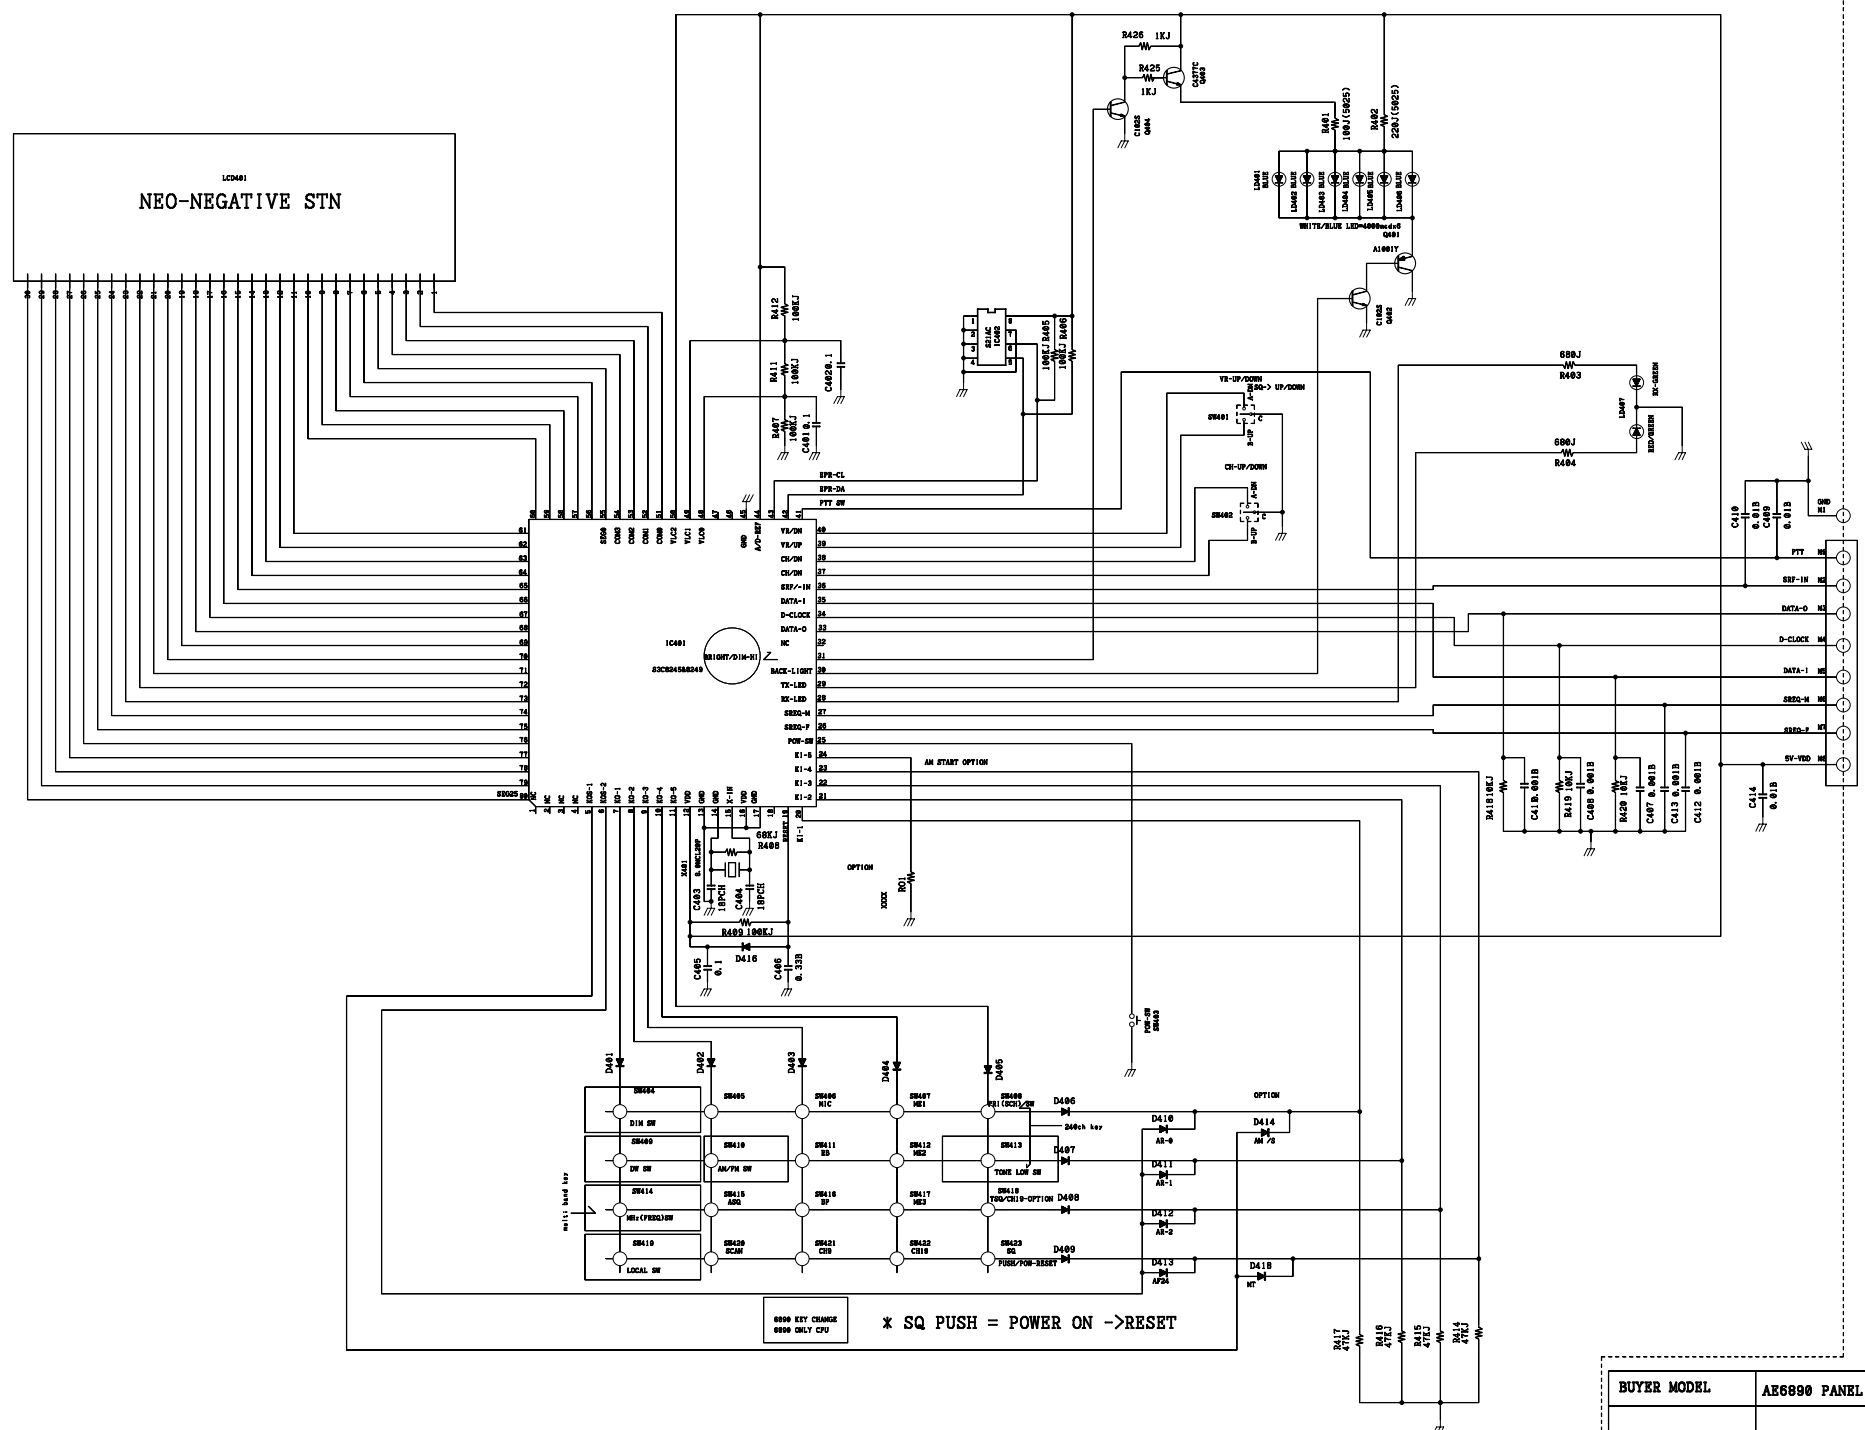

LC0481
NEO-NEGATIVE STN

6900 KEY CHANGE
6900 ONLY CPU

* SQ PUSH = POWER ON ->RESET

BUYER MODEL	AR6690 PANEL NEW
DATE 08.06.07	V2.0