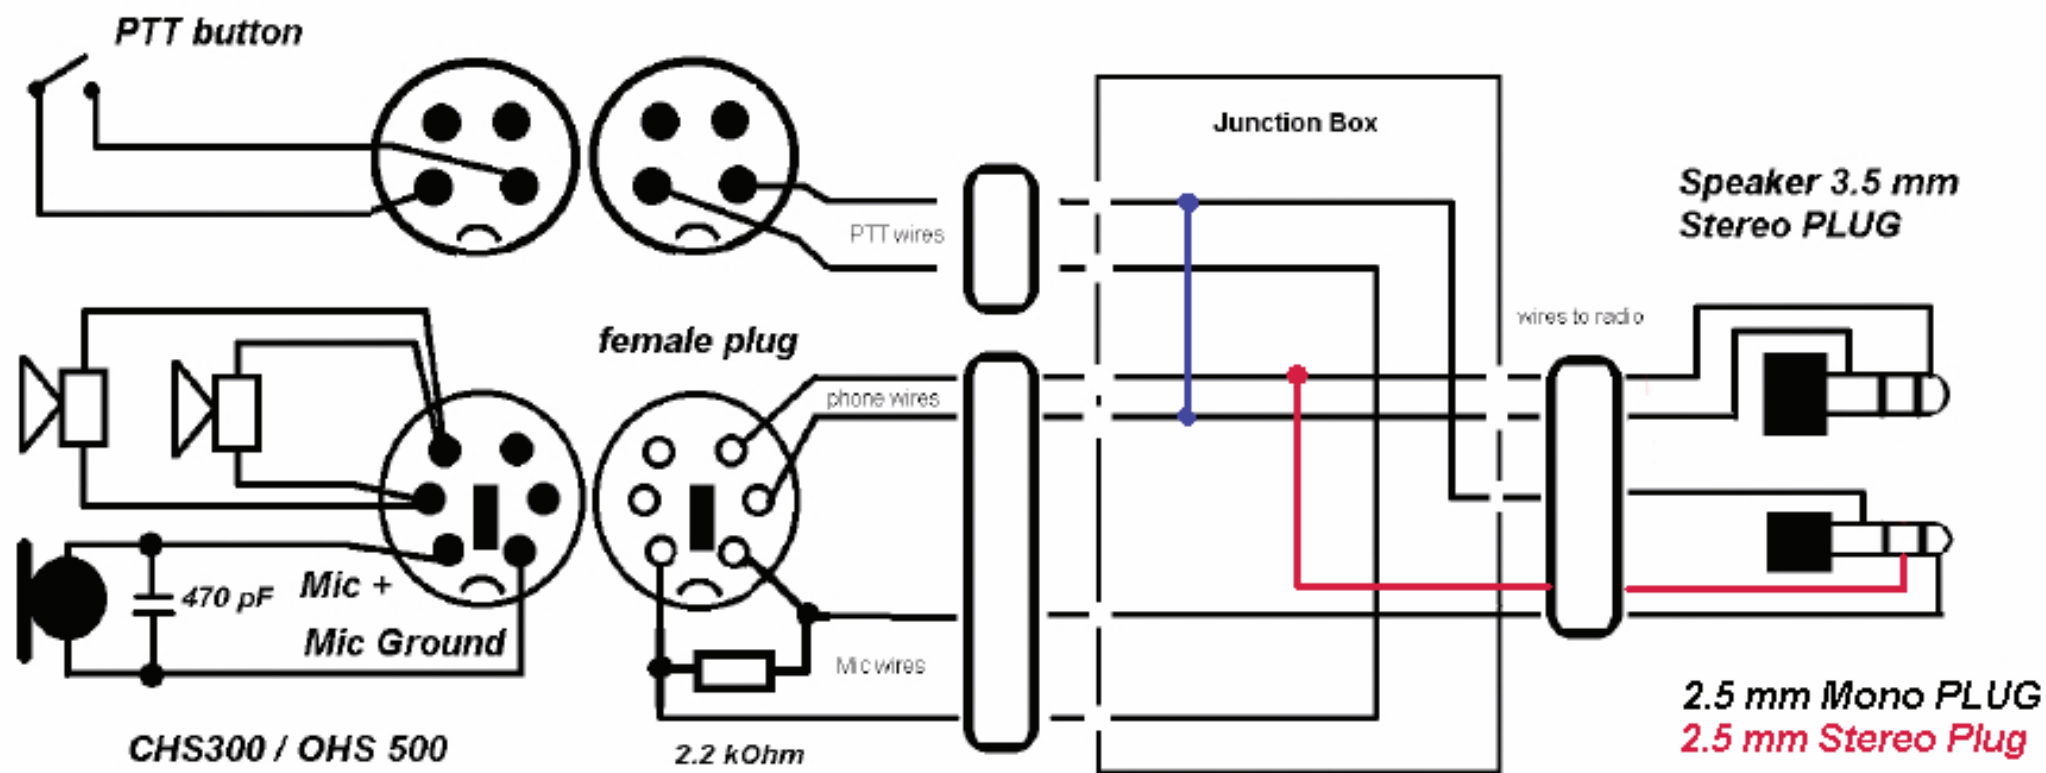

Albrecht Motor Bike Headset Connection Cable Assembly

BHS 300 wiring diagram

Option 1 additional ground connection for Midland models with common ground

Option 2 additional audio connection for Midland models with 2.5 mm stereo plug