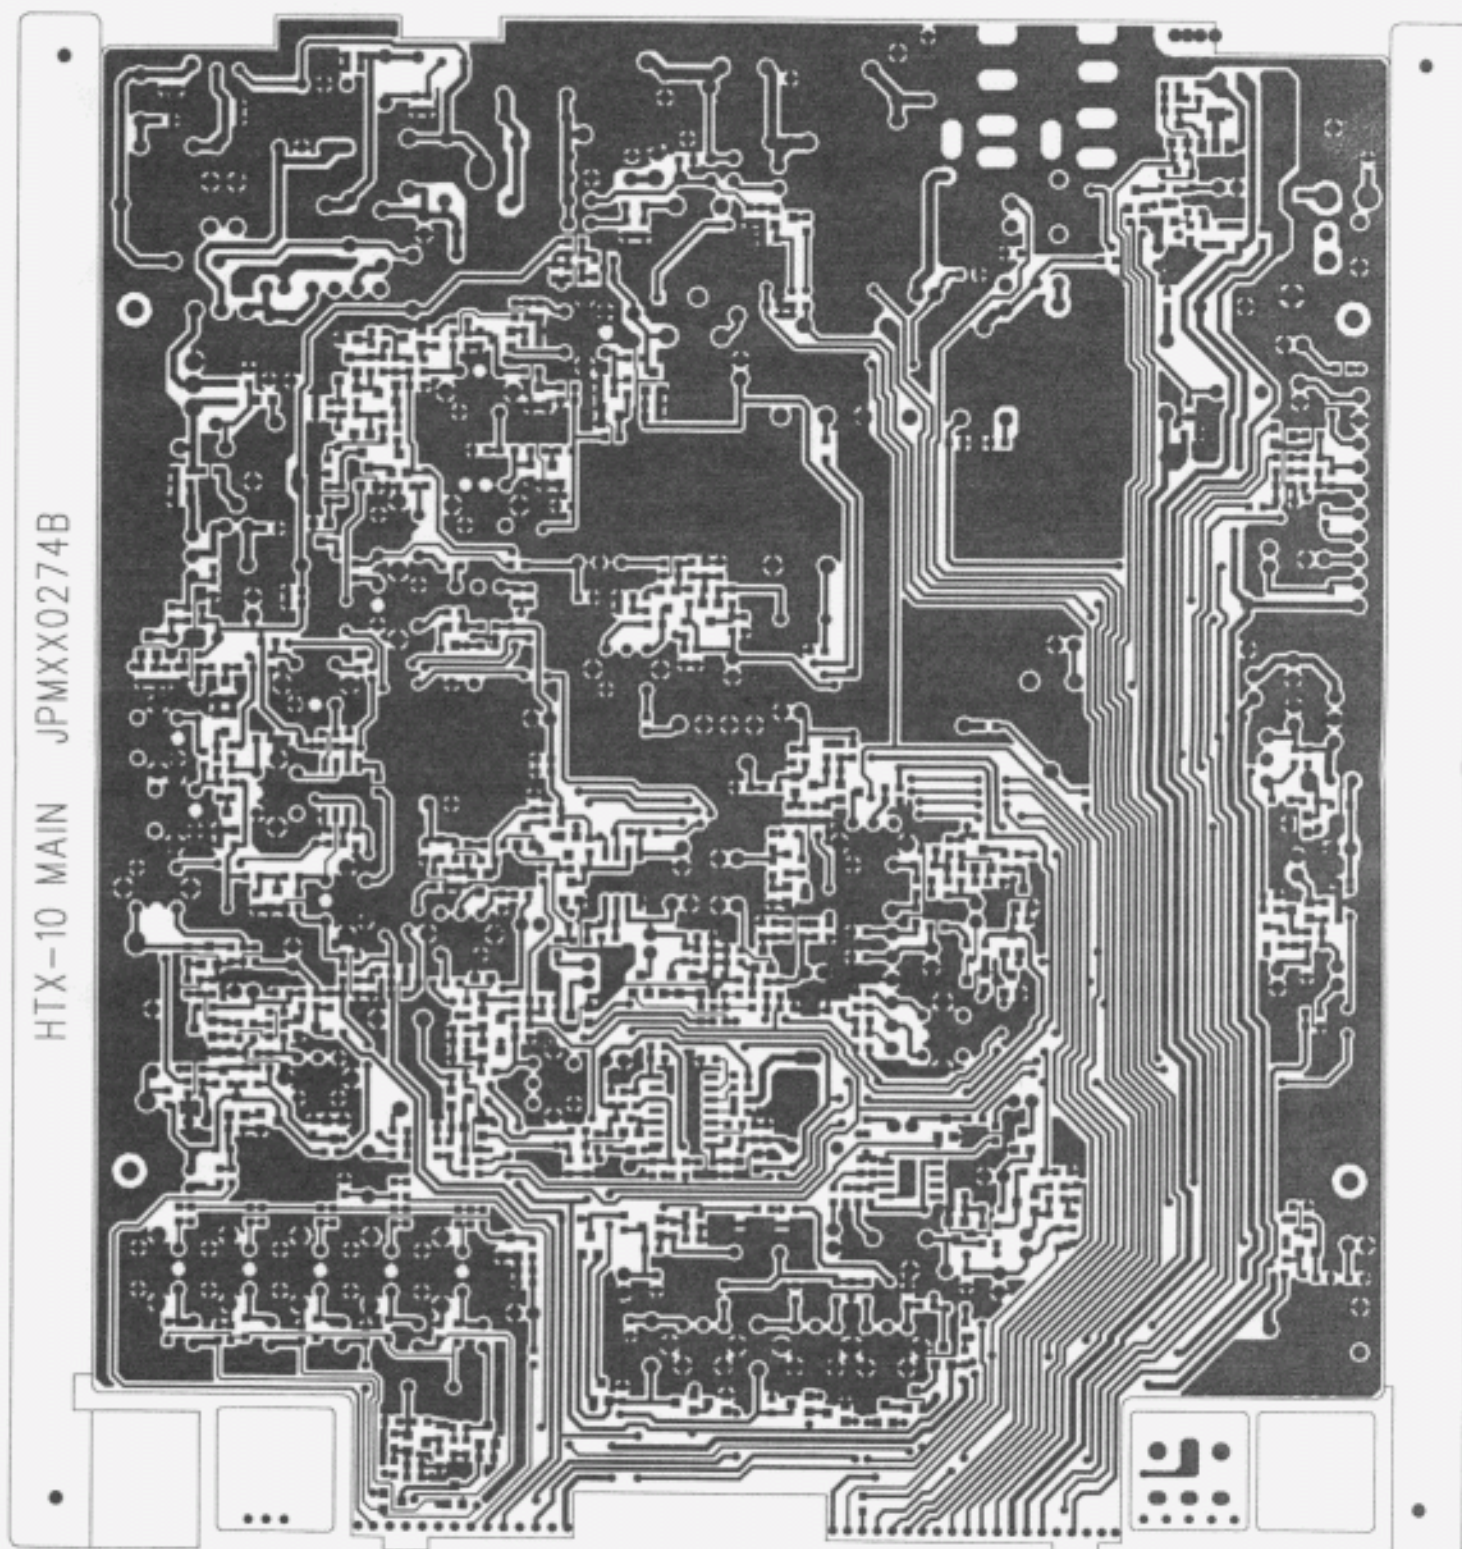

161.0 m/m

HTX-10 MAIN JPMXX0274B

COMP. SIDE